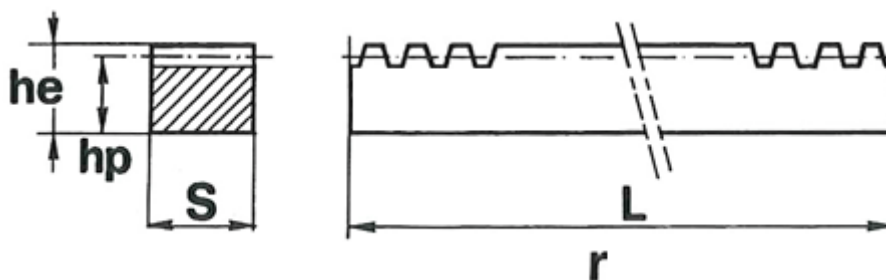

Data Sheet

Article number: 6165050602000
Description: Rack Module 6 60x60
length 2000 mm

Measures

Actual length	= 2016.91
hp	= 54
Module	= 6
No. of teeth	= 107
Nominal length	= 2000
Pitch	= 18.8496
Profile Sxhe	= 60x60